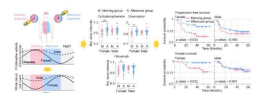

[Read more](#)

IBS News and Events

Scientists observe "quasiparticles" in classical systems for the first time

Starting with the emergence of quantum mechanics, the world of physics has been divided between classical and quantum physics. Classical physics deals with the motions of objects we typically see every day in the macroscopic world, while quantum physics explains the exotic behaviors of elementary particles in the microscopic world.

[Read more](#)

Chemotherapy in the afternoon dramatically improves treatment outcomes in female lymphoma patients

The value of chemotherapy delivery at specific times of the day to optimize efficacy and minimize adverse effects in hematologic malignancy remains unknown. An interdisciplinary research team in South Korea discovers its benefit for the first time by analyzing cohorts of diffuse large B cell lymphoma (DLBCL)* patients: Chemotherapy in the afternoon significantly improves treatment outcomes of female patients while there is no difference depending on treatment time in male patients.